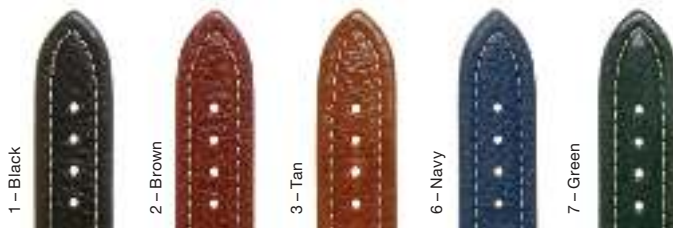

Super Padded Calf

Padding
5.2mm

Ref.	Type	Colour	No.	ENDS		LADIES										GENTS										
				Open	Closed	6	7	8	9	10	11	12	13	14	15	16	17	18	19	20	22	24	26	28	30	
1370	Super Padded Calf	Black	1		●													●	●	●	●					
		Brown	2		●														●	●	●	●				
		Tan	3		●														●	●	●					
		Navy	6		●											●	●	●	●							
		Green	7		●												●	●	●							
1370XL	Extra Long	Black	1		●													●	●	●	●					
		Brown	2		●														●	●	●	●